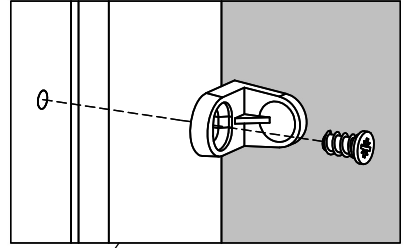

36

0126039

x4

Ø0.25x0.47"
Ø6.3x12 mm