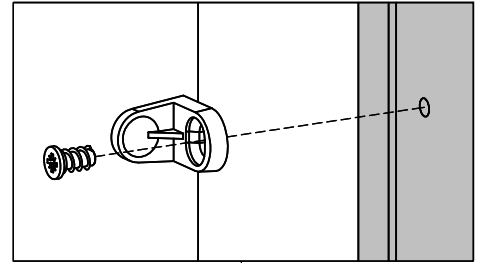

0131687

x6

Ø0.59x0.37"
Ø15x9,5 mm

x2

English (en)

IMPORTANT. The screw supplied together with the anti-topple bracket is to be used only for fixing the anti-topple bracket to the furniture. In addition to this, you will need to choose a screw or fitting which is suitable for securing the bracket to the kind of walls you have. If you are unsure about what type of screw to contact your local hardware store.