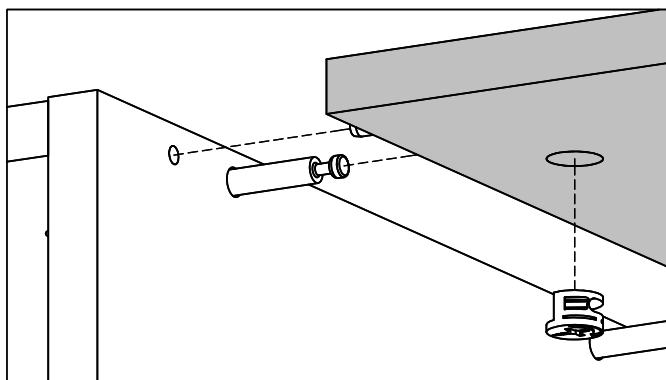

35

0131687

x5

Ø0.59x0.37"
Ø15x9,5 mm