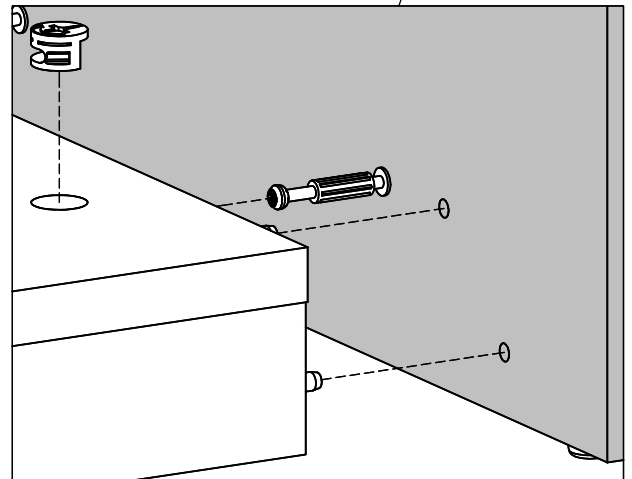

0131687

x6

Ø0.59x0.37"
Ø15x9,5 mm

x2

English (en)

IMPORTANT. The screw supplied together with the anti-topple bracket is to be used only for fixing the anti-topple bracket to the furniture. In addition to this, you will need to choose a screw or fitting which is suitable for securing the bracket to the kind of walls you have. If you are unsure about what type of screw to contact your local hardware store.