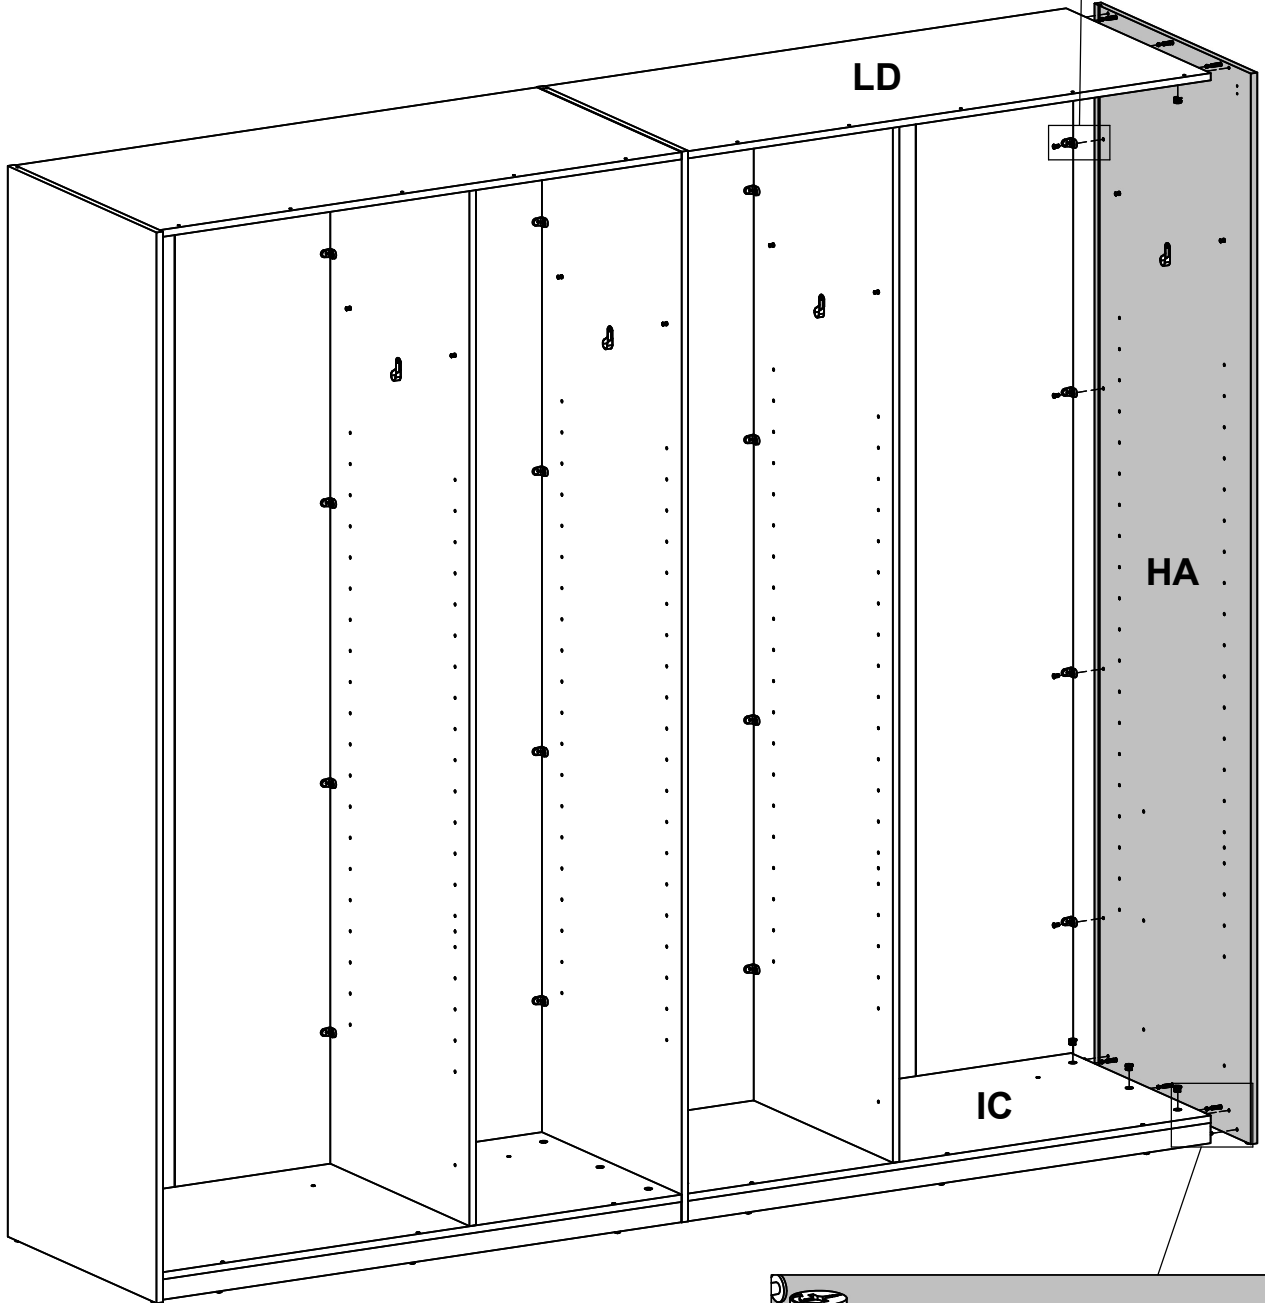

0131687

x6

Ø0.59x0.37"
Ø15x9,5 mm

x2

English (en)

IMPORTANT. The screw supplied together with the anti-topple bracket is to be used only for fixing the anti-topple bracket to the furniture. In addition to this, you will need to choose a screw or fitting which is suitable for securing the bracket to the kind of walls you have. If you are unsure about what type of screw to contact your local hardware store.