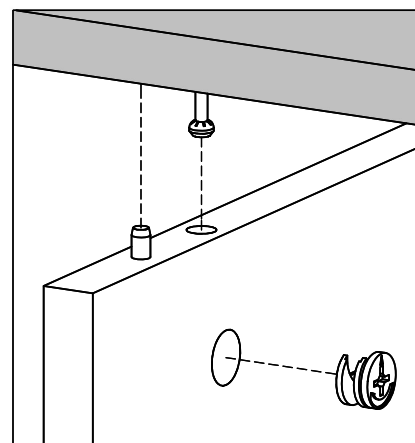

35

0131687

x5

Ø0.59x0.37"
Ø15x9,5 mm