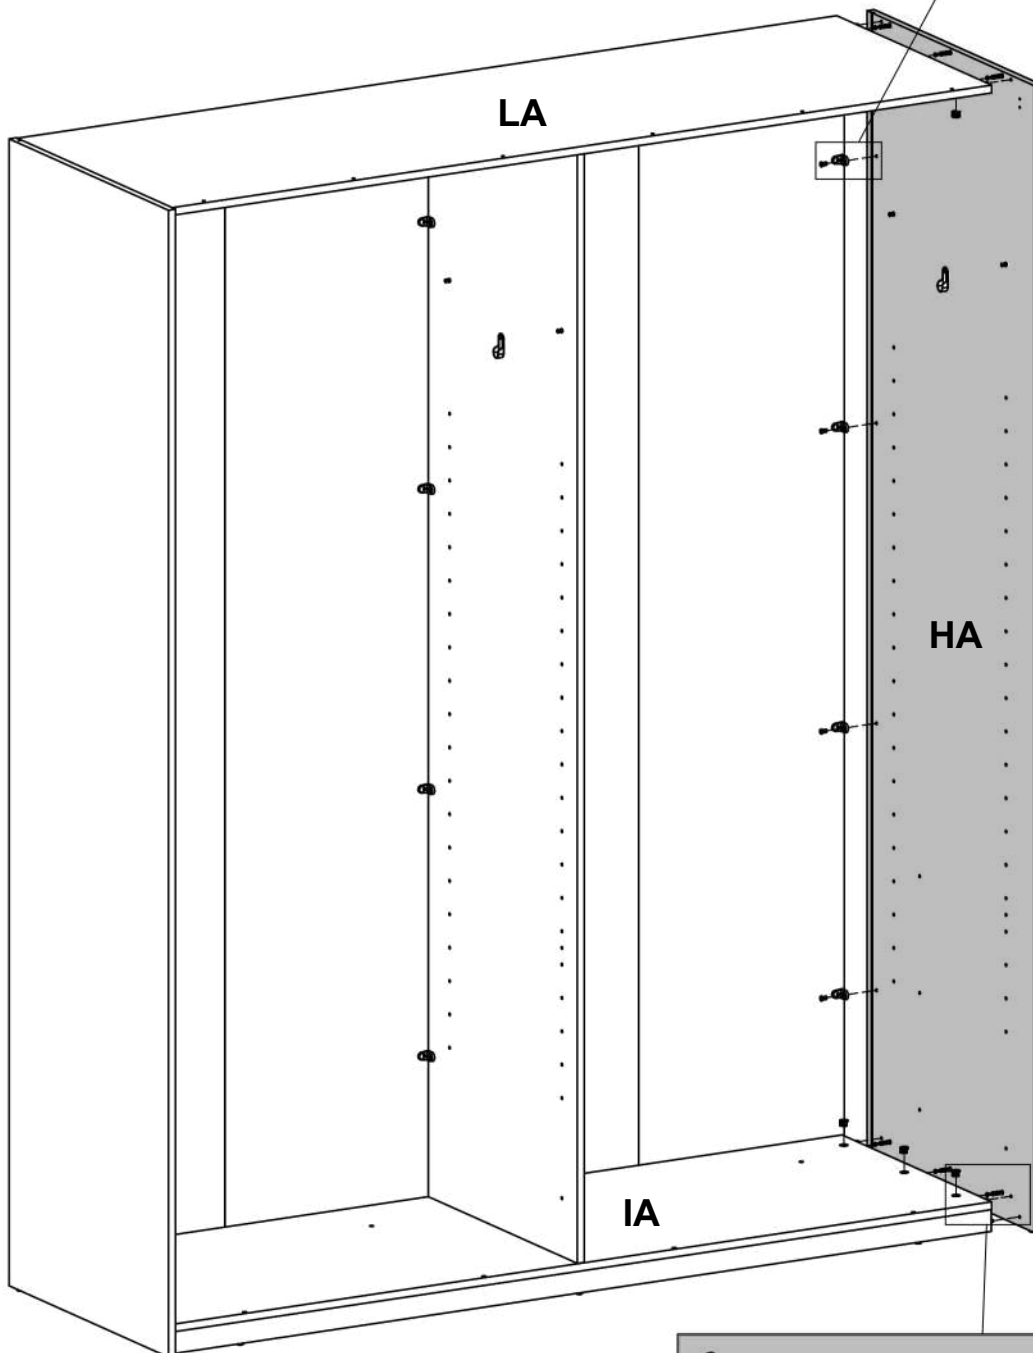

x4

Ø0.25x0.47"
Ø6,3x12 mm

English (en)

IMPORTANT. The screw supplied together with the anti-topple bracket is to be used only for fixing the anti-topple bracket to the furniture. In addition to this, you will need to choose a screw or fitting which is suitable for securing the bracket to the kind of walls you have. If you are unsure about what type of screw to contact your local hardware store.