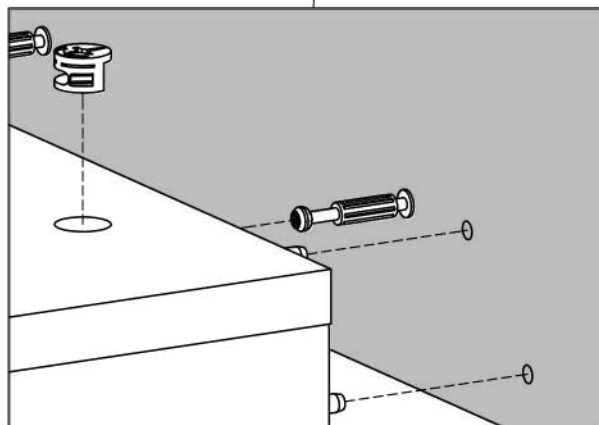

x4

Ø0.25x0.47"
Ø6,3x12 mm

English (en)

IMPORTANT. The screw supplied together with the anti-topple bracket is to be used only for fixing the anti-topple bracket to the furniture. In addition to this, you will need to choose a screw or fitting which is suitable for securing the bracket to the kind of walls you have. If you are unsure about what type of screw to contact your local hardware store.