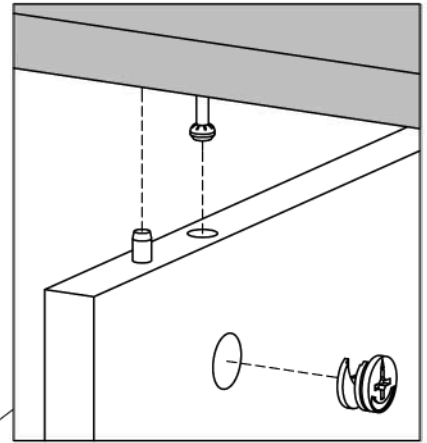

20

0131687

x5

Ø0.59x0.37"
Ø15x9,5 mm