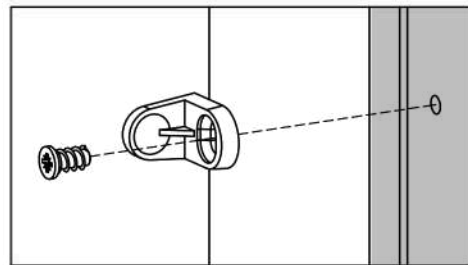

x4

Ø0.25x0.47"
Ø6,3x12 mm

English (en)

IMPORTANT. The screw supplied together with the anti-topple bracket is to be used only for fixing the anti-topple bracket to the furniture. In addition to this, you will need to choose a screw or fitting which is suitable for securing the bracket to the kind of walls you have. If you are unsure about what type of screw to contact your local hardware store.