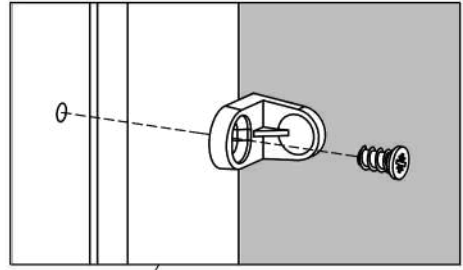

21

0126039

x4

Ø0.25x0.47"
Ø6.3x12 mm