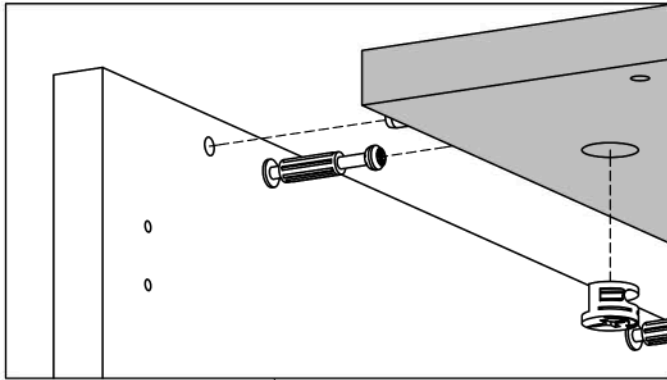

20

0131687

x5

Ø0.59x0.37"
Ø15x9,5 mm