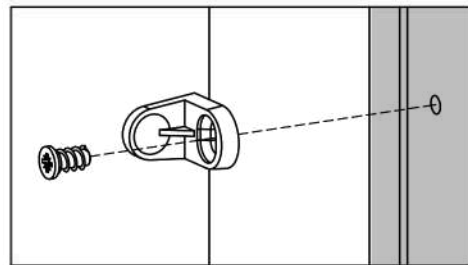

#### English (en)

IMPORTANT. The screw supplied together with the anti-topple bracket is to be used only for fixing the anti-topple bracket to the furniture. In addition to this, you will need to choose a screw or fitting which is suitable for securing the bracket to the kind of walls you have. If you are unsure about what type of screw to contact your local hardware store.