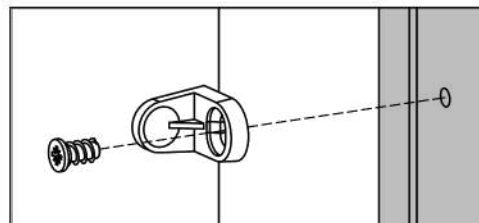

#### English (en)

**IMPORTANT.** The screw supplied together with the anti-topple bracket is to be used only for fixing the anti-topple bracket to the furniture. In addition to this, you will need to choose a screw or fitting which is suitable for securing the bracket to the kind of walls you have. If you are unsure about what type of screw to contact your local hardware store.