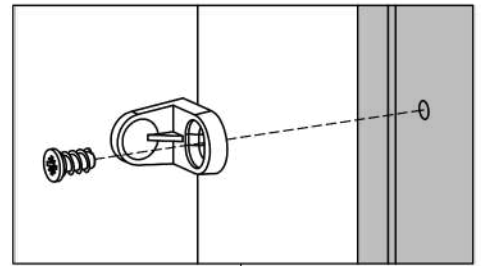

37

0126039

x4

Ø0.25x0.47"
Ø6.3x12 mm

0131687

x6

Ø0.59x0.37"
Ø15x9,5 mm