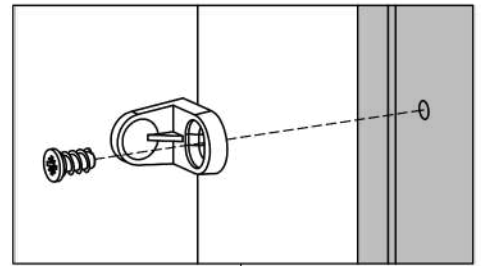

Ø0.25x0.47"
Ø6.3x12 mm

0131687

x6

Ø0.59x0.37"
Ø15x9,5 mm

x2

English (en)

IMPORTANT. The screw supplied together with the anti-topple bracket is to be used only for fixing the anti-topple bracket to the furniture. In addition to this, you will need to choose a screw or fitting which is suitable for securing the bracket to the kind of walls you have. If you are unsure about what type of screw to contact your local hardware store.