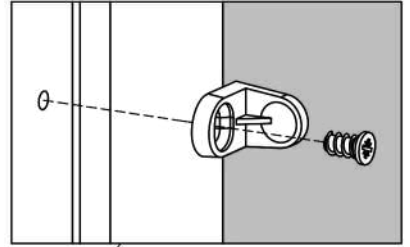

36

0126039

x4

Ø0.25x0.47"
Ø6.3x12 mm