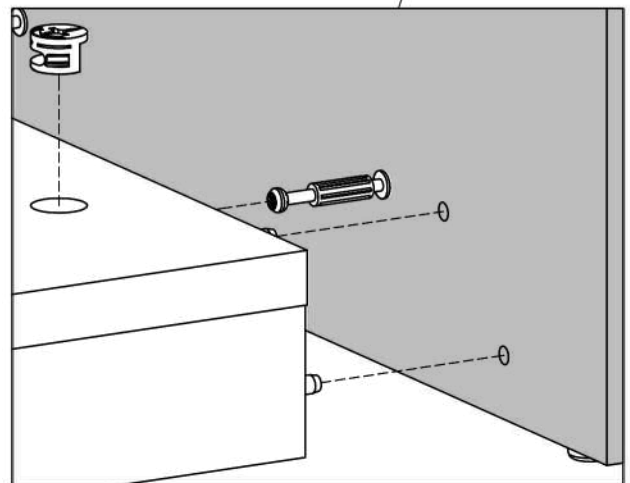

Ø0.25x0.47"
Ø6.3x12 mm

0131687

x6

Ø0.59x0.37"
Ø15x9,5 mm

x2

English (en)

IMPORTANT. The screw supplied together with the anti-topple bracket is to be used only for fixing the anti-topple bracket to the furniture. In addition to this, you will need to choose a screw or fitting which is suitable for securing the bracket to the kind of walls you have. If you are unsure about what type of screw to contact your local hardware store.