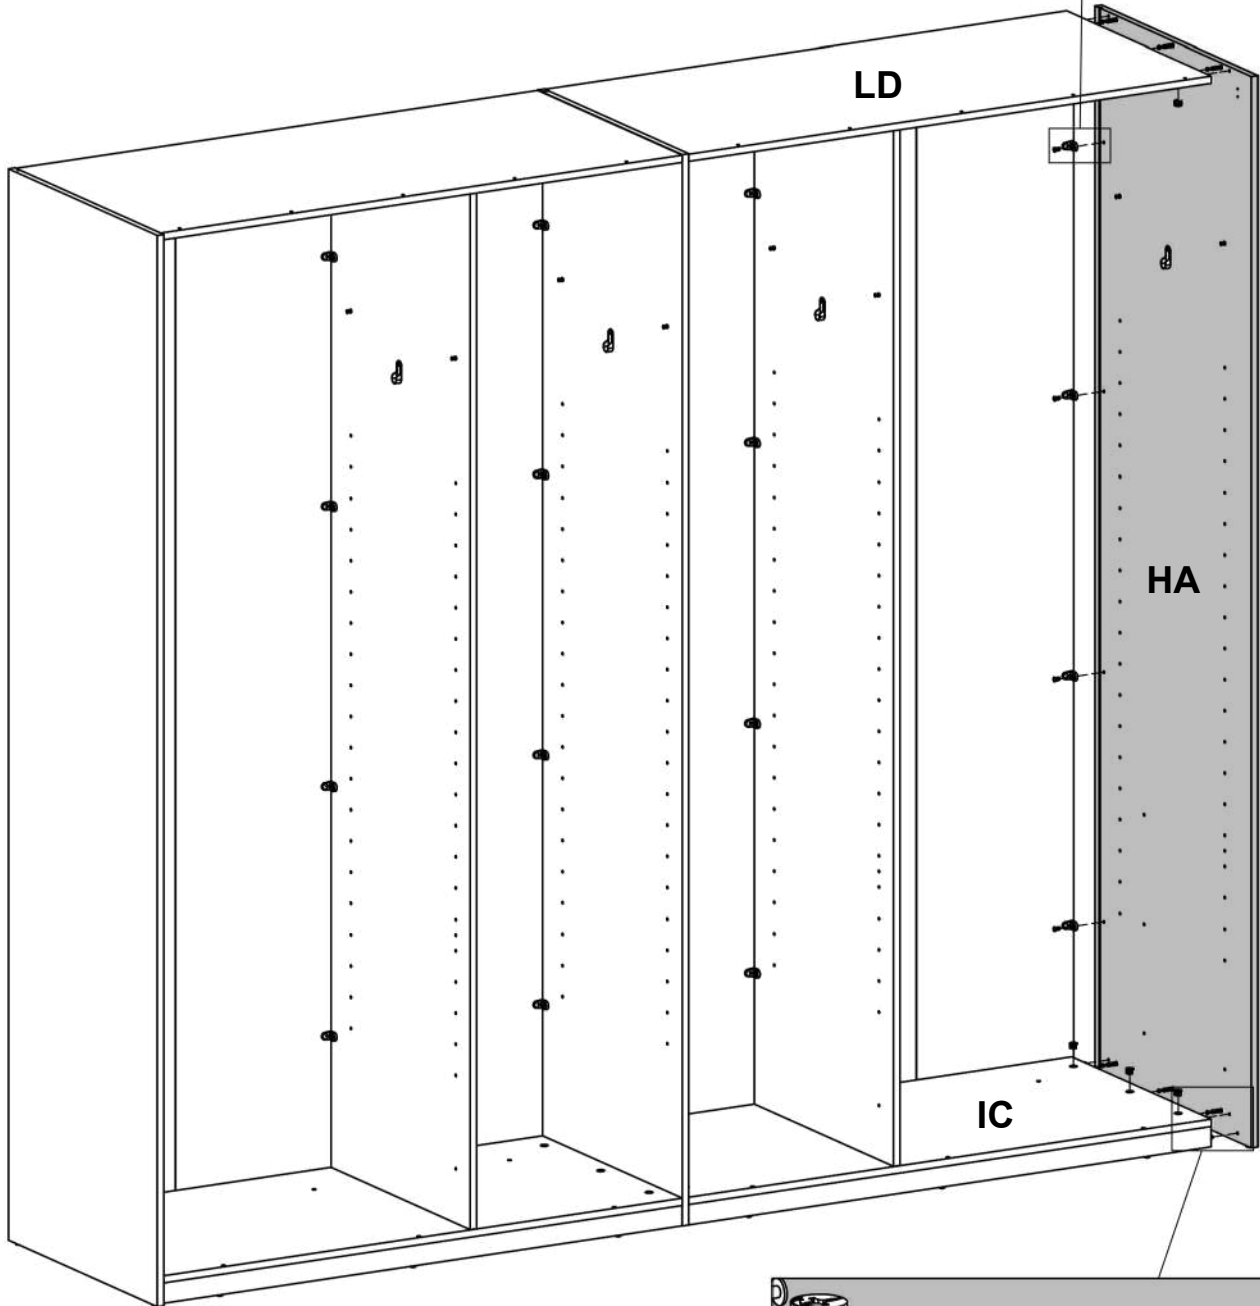

Ø0.25x0.47"
Ø6.3x12 mm

0131687

x6

Ø0.59x0.37"
Ø15x9,5 mm

x2

English (en)

IMPORTANT. The screw supplied together with the anti-topple bracket is to be used only for fixing the anti-topple bracket to the furniture. In addition to this, you will need to choose a screw or fitting which is suitable for securing the bracket to the kind of walls you have. If you are unsure about what type of screw to contact your local hardware store.