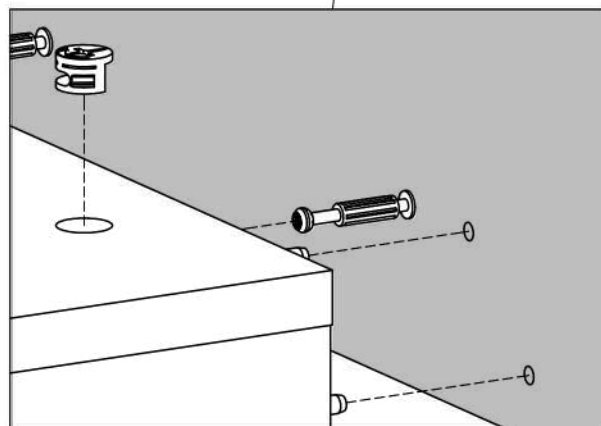

Ø0.25x0.47"
Ø6,3x12 mm

English (en)

IMPORTANT. The screw supplied together with the anti-topple bracket is to be used only for fixing the anti-topple bracket to the furniture. In addition to this, you will need to choose a screw or fitting which is suitable for securing the bracket to the kind of walls you have. If you are unsure about what type of screw to contact your local hardware store.