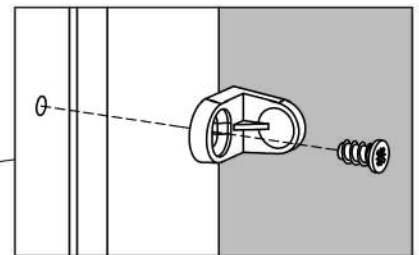

21

0126039

x4

Ø0.25x0.47"
Ø6,3x12 mm