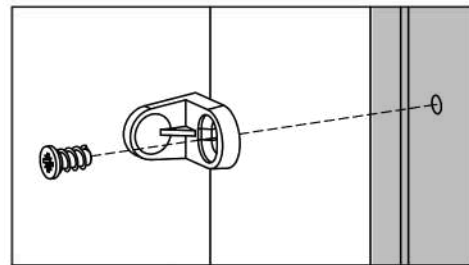

Ø0.25x0.47"
Ø6,3x12 mm

English (en)

IMPORTANT. The screw supplied together with the anti-topple bracket is to be used only for fixing the anti-topple bracket to the furniture. In addition to this, you will need to choose a screw or fitting which is suitable for securing the bracket to the kind of walls you have. If you are unsure about what type of screw to contact your local hardware store.